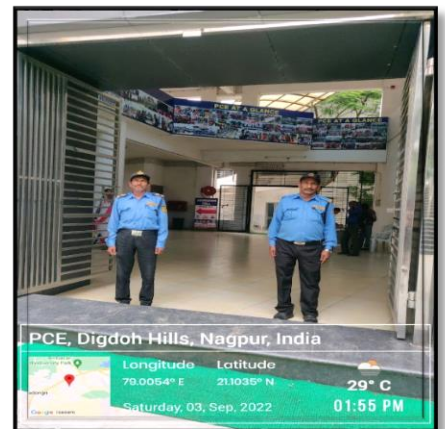

## CC TV Cameras & Security Guards

CC TV camera  
installed in all wings

Team of security guards are  
every where in the campus

A team of  
security  
Guards  
and CCTV  
Cameras  
are  
installed,  
in all  
wings of  
college to  
ensure  
safety  
and  
security  
of all the  
students  
and  
faculties  
alike.