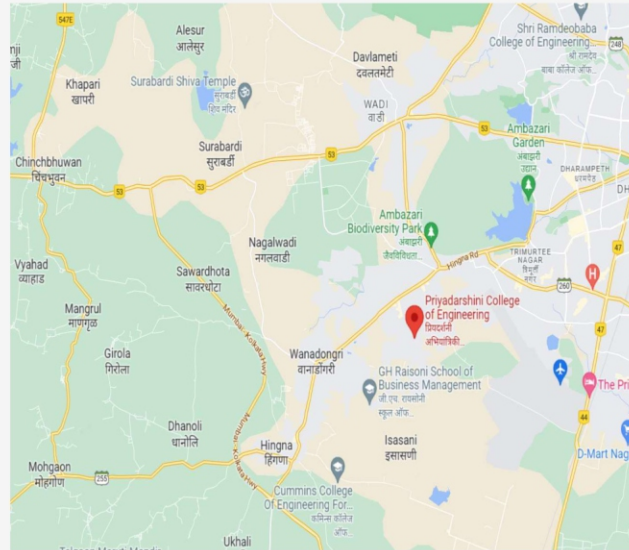

How to Reach

Nagpur Airport to PCE : 6 Km
 Nagpur Railway station and Bus Stand to PCE : 14 Km
 Nagpur Bus Stand to PCE : 16 Km

Historic Places in Nagpur

NAAC Accredited

ORGANISED BY

www.pce.edu.in

LTJSS's

Priyadarshini College of Engineering, Nagpur